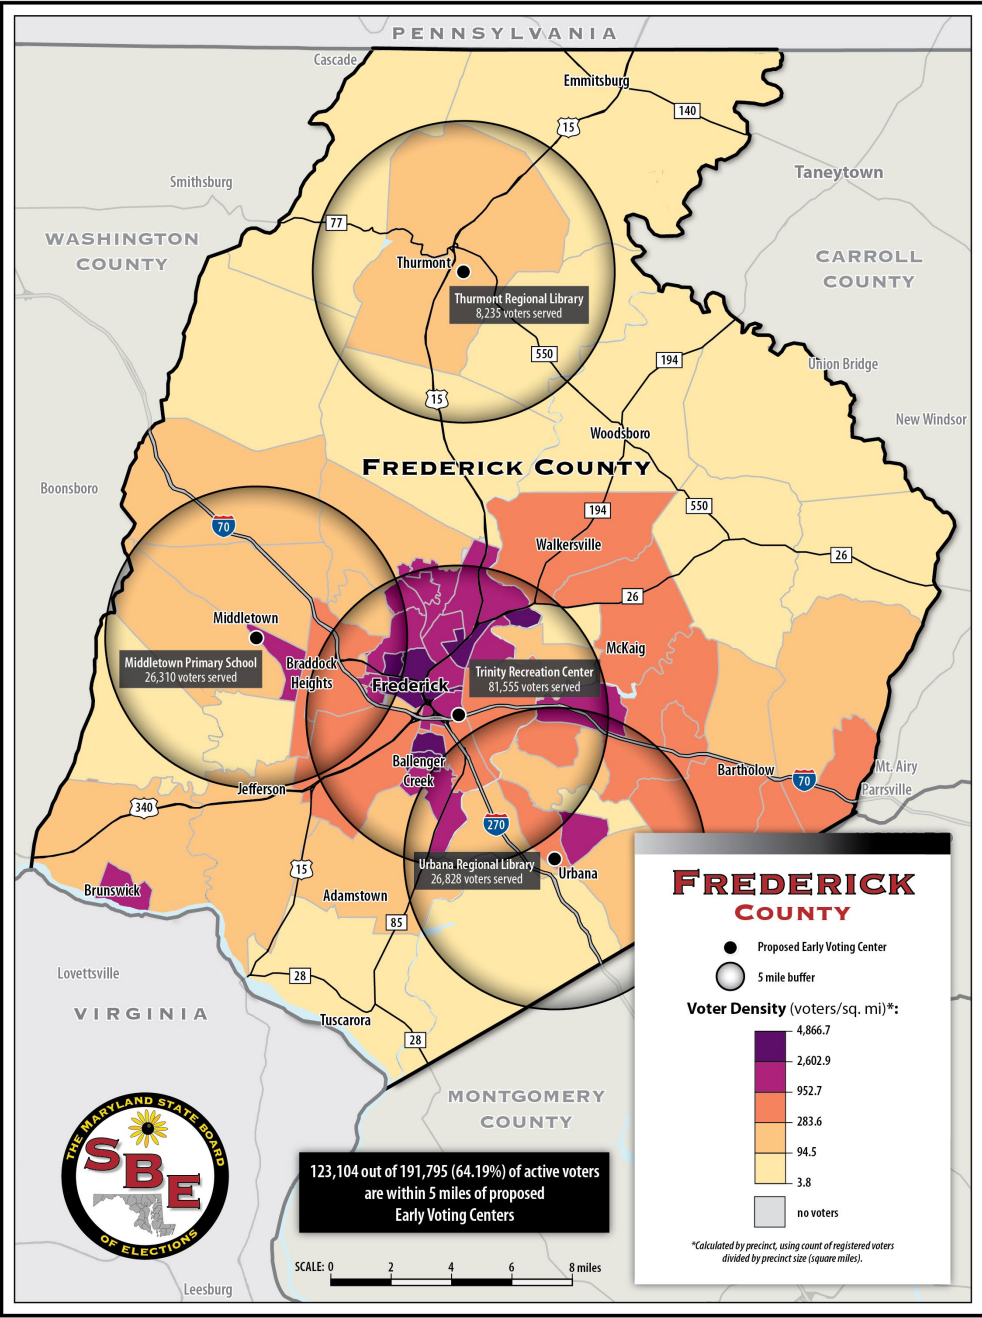

Frederick County - 4 early voting centers

Middletown Primary School

Background Information

- ▶ Replacing one early voting center.
- ▶ Middletown VFD is being replaced with Middletown Primary School.
- ▶ The change will be for the primary election.
- ▶ Replacement location is .2 miles from the previously used location.