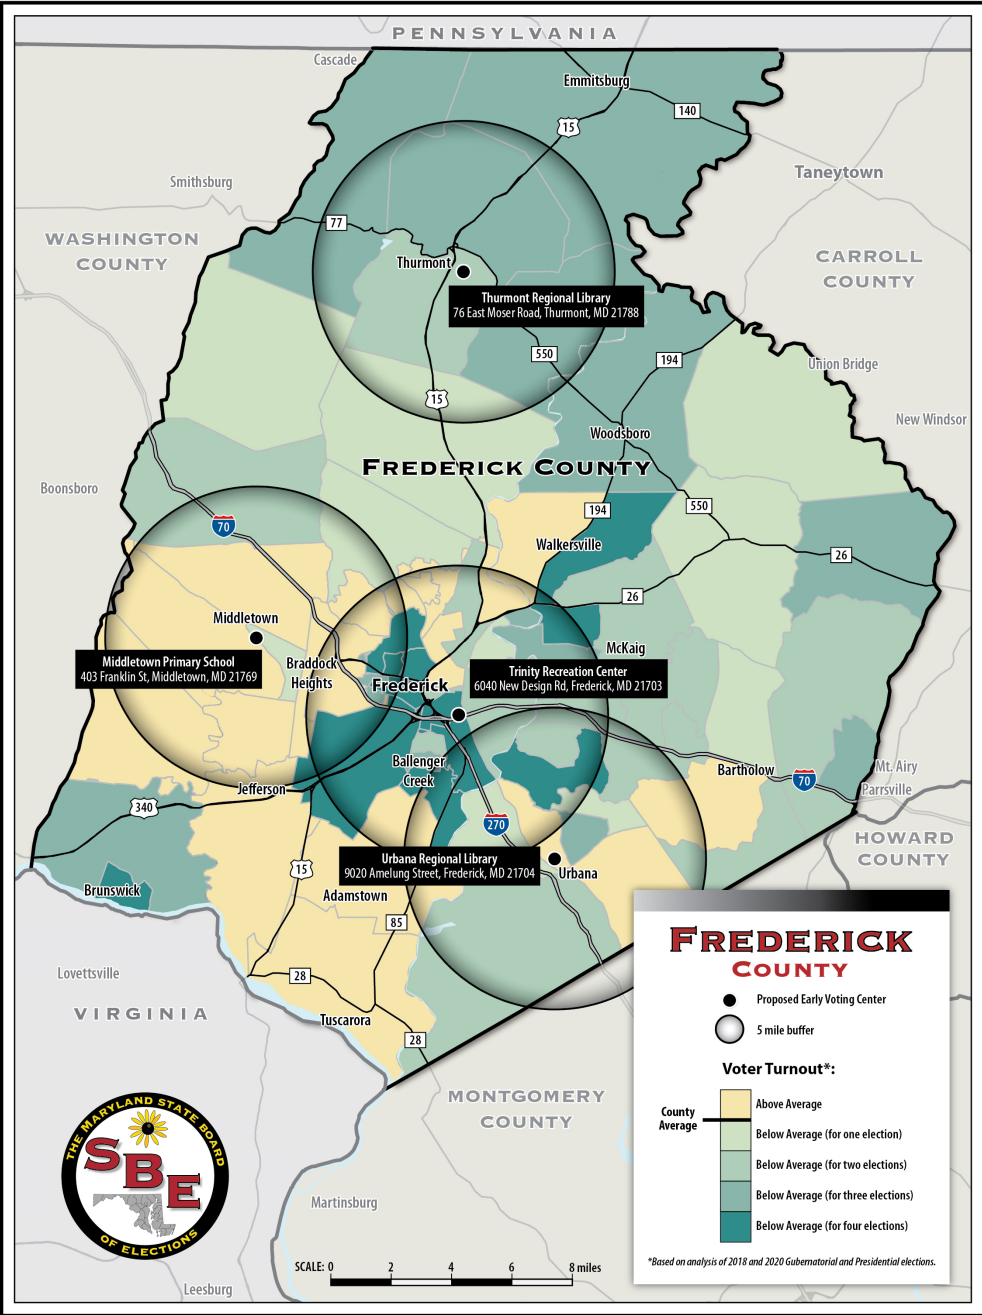

Frederick County - 4 early voting centers

Middletown Primary School

Background Information

- ▶ Replacing one early voting center.
- ▶ Middletown VFD is being replaced with Middletown Primary School.
- ▶ The change will be for the primary election.
- ▶ Replacement location is .2 miles from the previously used location.