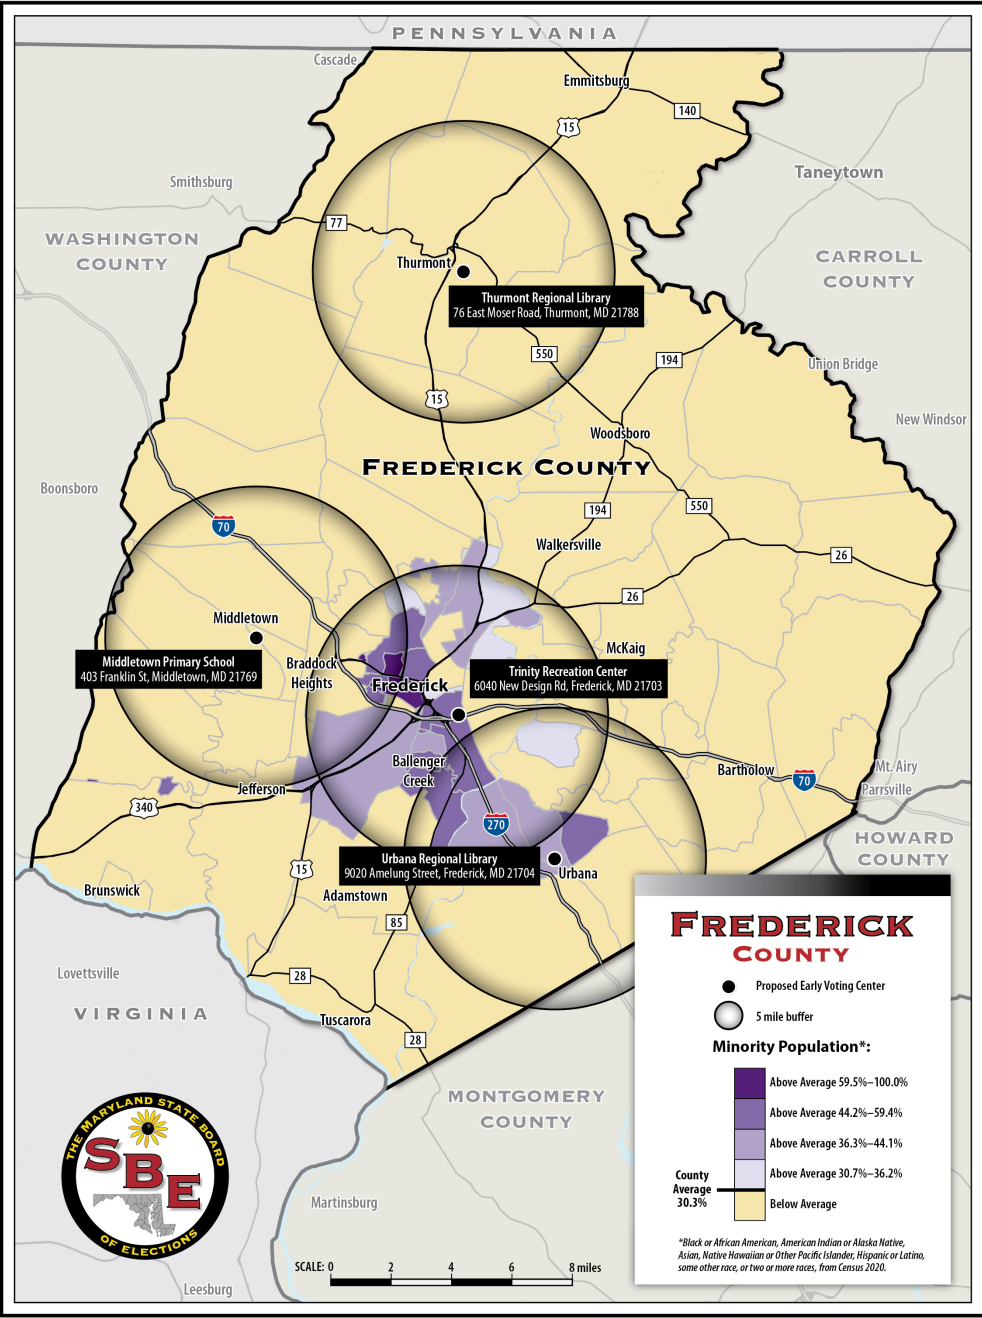

Frederick County - 4 early voting centers

Middletown Primary School

Background Information

- ▶ Replacing one early voting center.
- ▶ Middletown VFD is being replaced with Middletown Primary School.
- ▶ The change will be for the primary election.
- ▶ Replacement location is .2 miles from the previously used location.